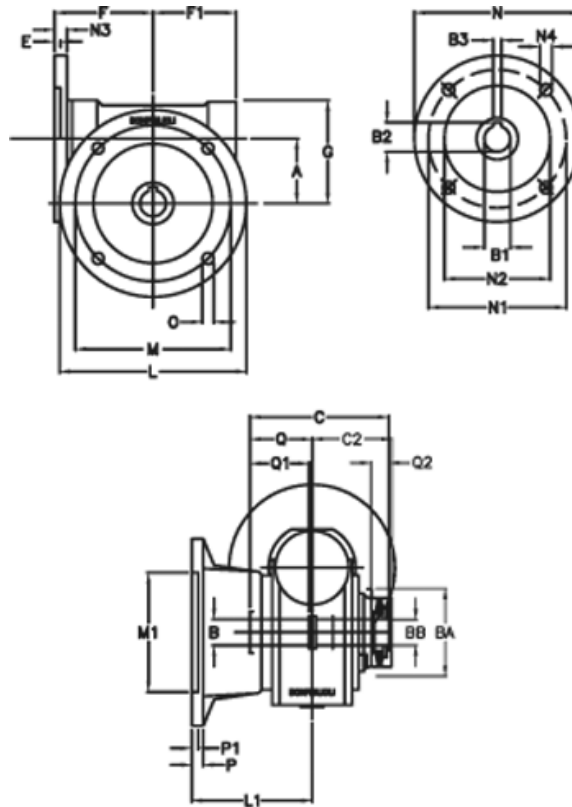

Article number: 390204406042236

Description: Worm Gear with Torque Limiter
VF 44-L2-F-60-P63B5

Measures

a = 44.60	C2 = 48	m = 87	P = 9
B = 18	Description = VF 44F-xx-63B5	M1 = 60	P1 = 7
B1 E7 = 11	E = 2.0	N = 140	Q = 32.0
B2 = 12.8	F = 65	N1 = 115	Q1 = 32
B3 H9 = 4	F1 = 54	N2 = 95	Q2 = 12
BA = 40	g = 71	N3 = 10.5	
BB H7 = 11	L = 110	N4 = 9.5	
C = 79	L1 = 60.5	O = 8.5	